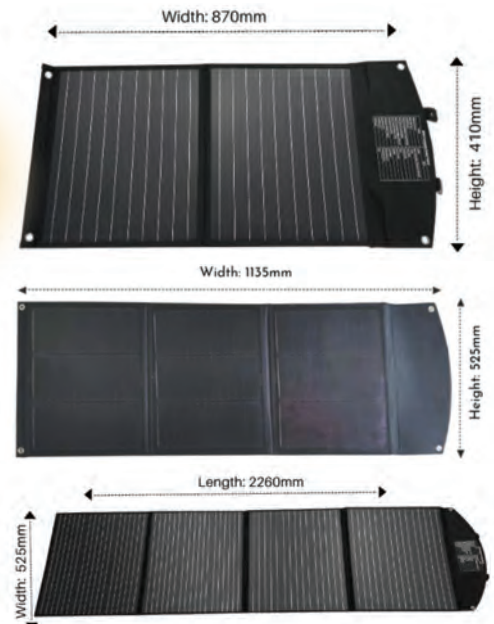

SR PORTABLE FOLDABLE SOLAR PANEL

053892 40W $130.00

053893 100W $220.00

053894 200W $355.00

SR Portables Monocrystalline Foldable Solar Panel is your ideal power solution for outdoor expeditions.

ON SALE IN-STORE & ONLINE
3 DECEMBER - 24 DECEMBER 2024

CAMEC.COM.AU
AVAILABLE INSTORE, ONLINE & PARTICIPATING DEALERS