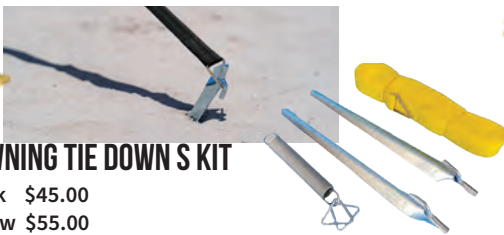

ON SALE IN-STORE & ONLINE
3 DECEMBER - 24 DECEMBER 2024

CAMEC.COM.AU
AVAILABLE INSTORE, ONLINE & PARTICIPATING DEALERS