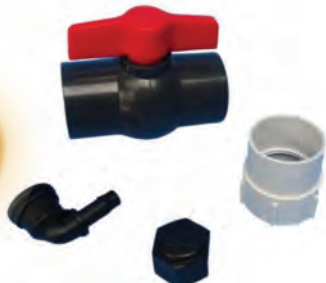

$18.00
RRP $22.60

WATERTANK FITTINGS 110L - GREY WATER

050606

This kit includes all the required fittings to setup 110L universal water tank as a Grey Water Tank.