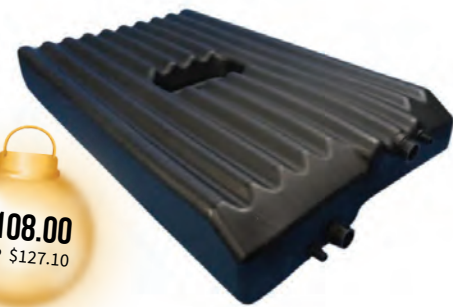

Camec hose bags are ideal for storing fresh water or sullage hoses when not in use.

\$14.00
RRP \$18.70

BRASS CLICK-ON-HOSE ADAPTOR 1 1/16"

005399

Designed to screw into the mains water inlet on your caravan, easily attach your local water supply to your caravan. Fits USA thread 3/4 inch.

\$32.00
RRP \$35.00

FLAT OUT WATER INLET THREAD 3/4" NPT MALE

054307

If your water inlet on your caravan/RV/yacht looks like the one in the image, it will have a 1-1/6 inch NPT thread. This tap adaptor unit has the correct thread for your water inlet.