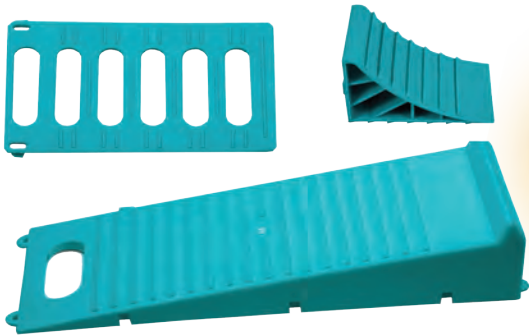

CAMEC CHRISTMAS SALE

$27.00
RRP $33.50